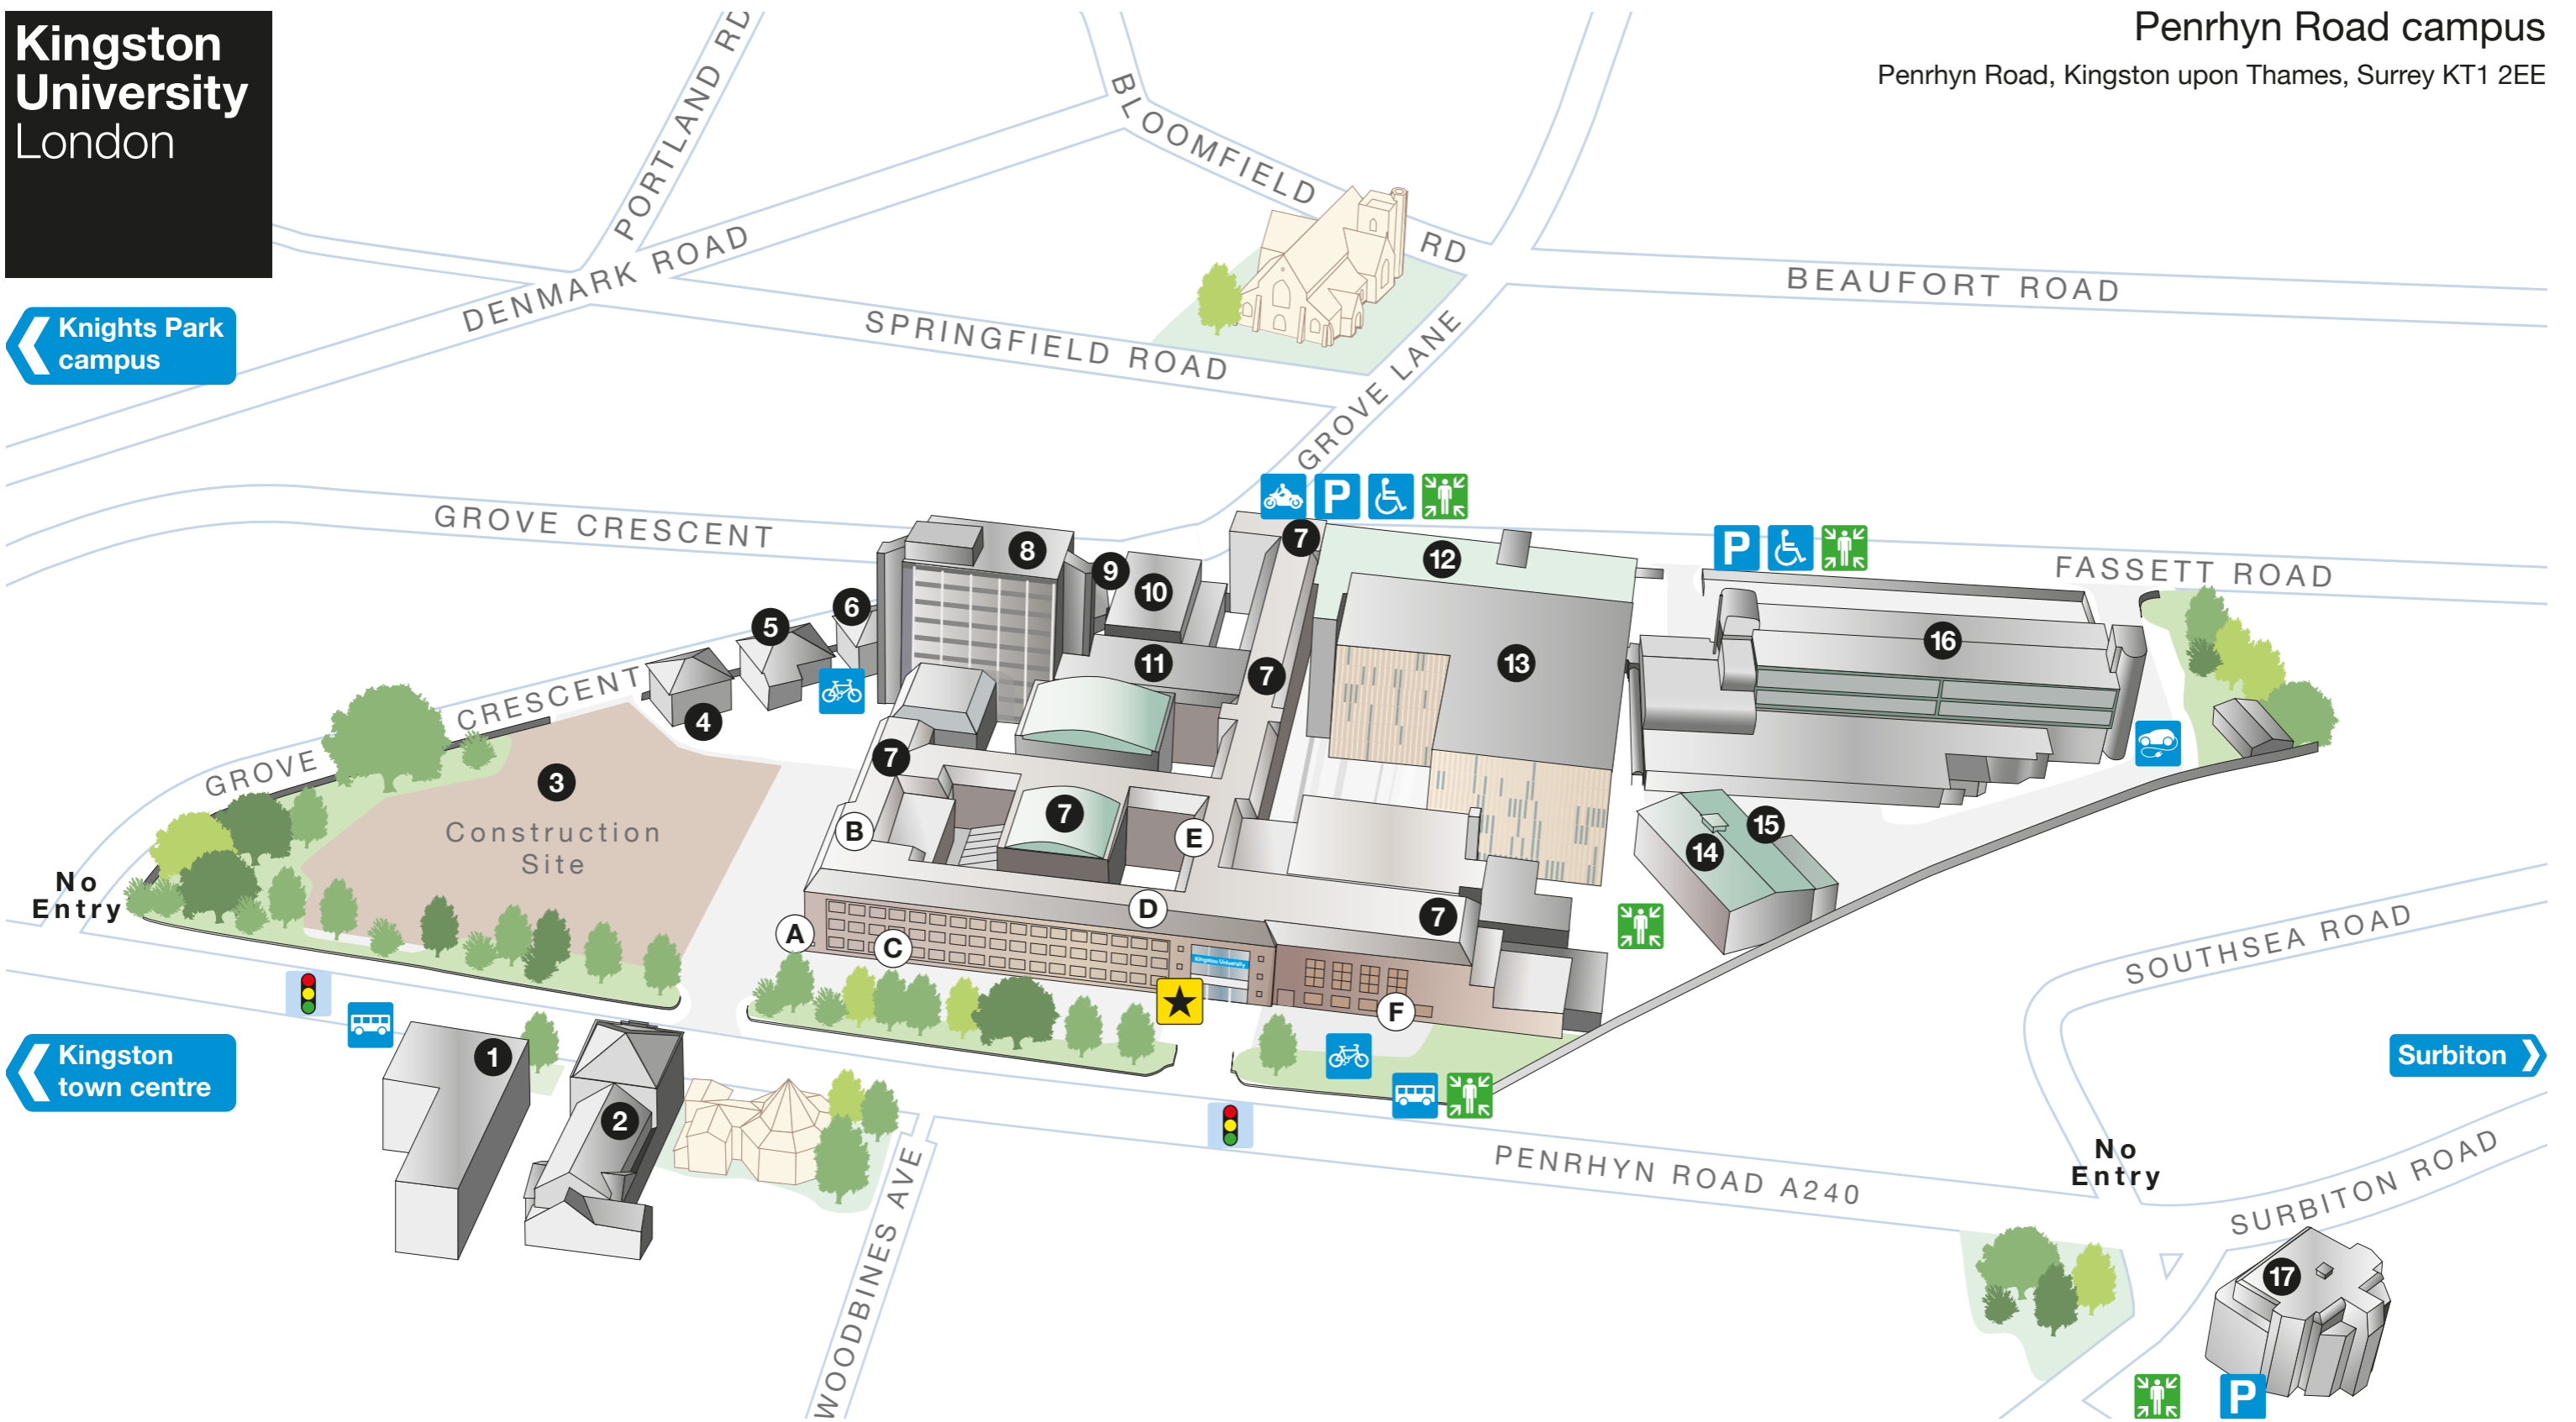

Knights Park campus

Kingston town centre

Surbiton

- |                       |                                |                               |                                 |                               |                     |
|-----------------------|--------------------------------|-------------------------------|---------------------------------|-------------------------------|---------------------|
| 1 Surrey Club         | 7 Main Building                | 13 John Galsworthy building   | A ATM (cash machine)            | University bus stop           | Main Reception      |
| 2 Reg Bailey building | 8 Tower Block                  | 14 Services building          | B Faith and Spirituality Centre | P Staff parking               | Fire assembly point |
| 3 Construction site   | 9 Holmwood House               | 15 Goods Inwards – deliveries | C Union of Kingston Students    | Disabled parking              | Pedestrian crossing |
| 4 Grove House         | 10 Fitness Centre              | 16 Sopwith building           | D Shop                          | Electric car – charging point |                     |
| 5 Crescent House      | 11 Learning Resources Centre   | 17 Cooper House               | E The Picton Room               | Motorcycle parking            |                     |
| 6 Health Centre       | 12 Eadweard Muybridge building |                               | F Market Place                  | Cycle parking                 |                     |